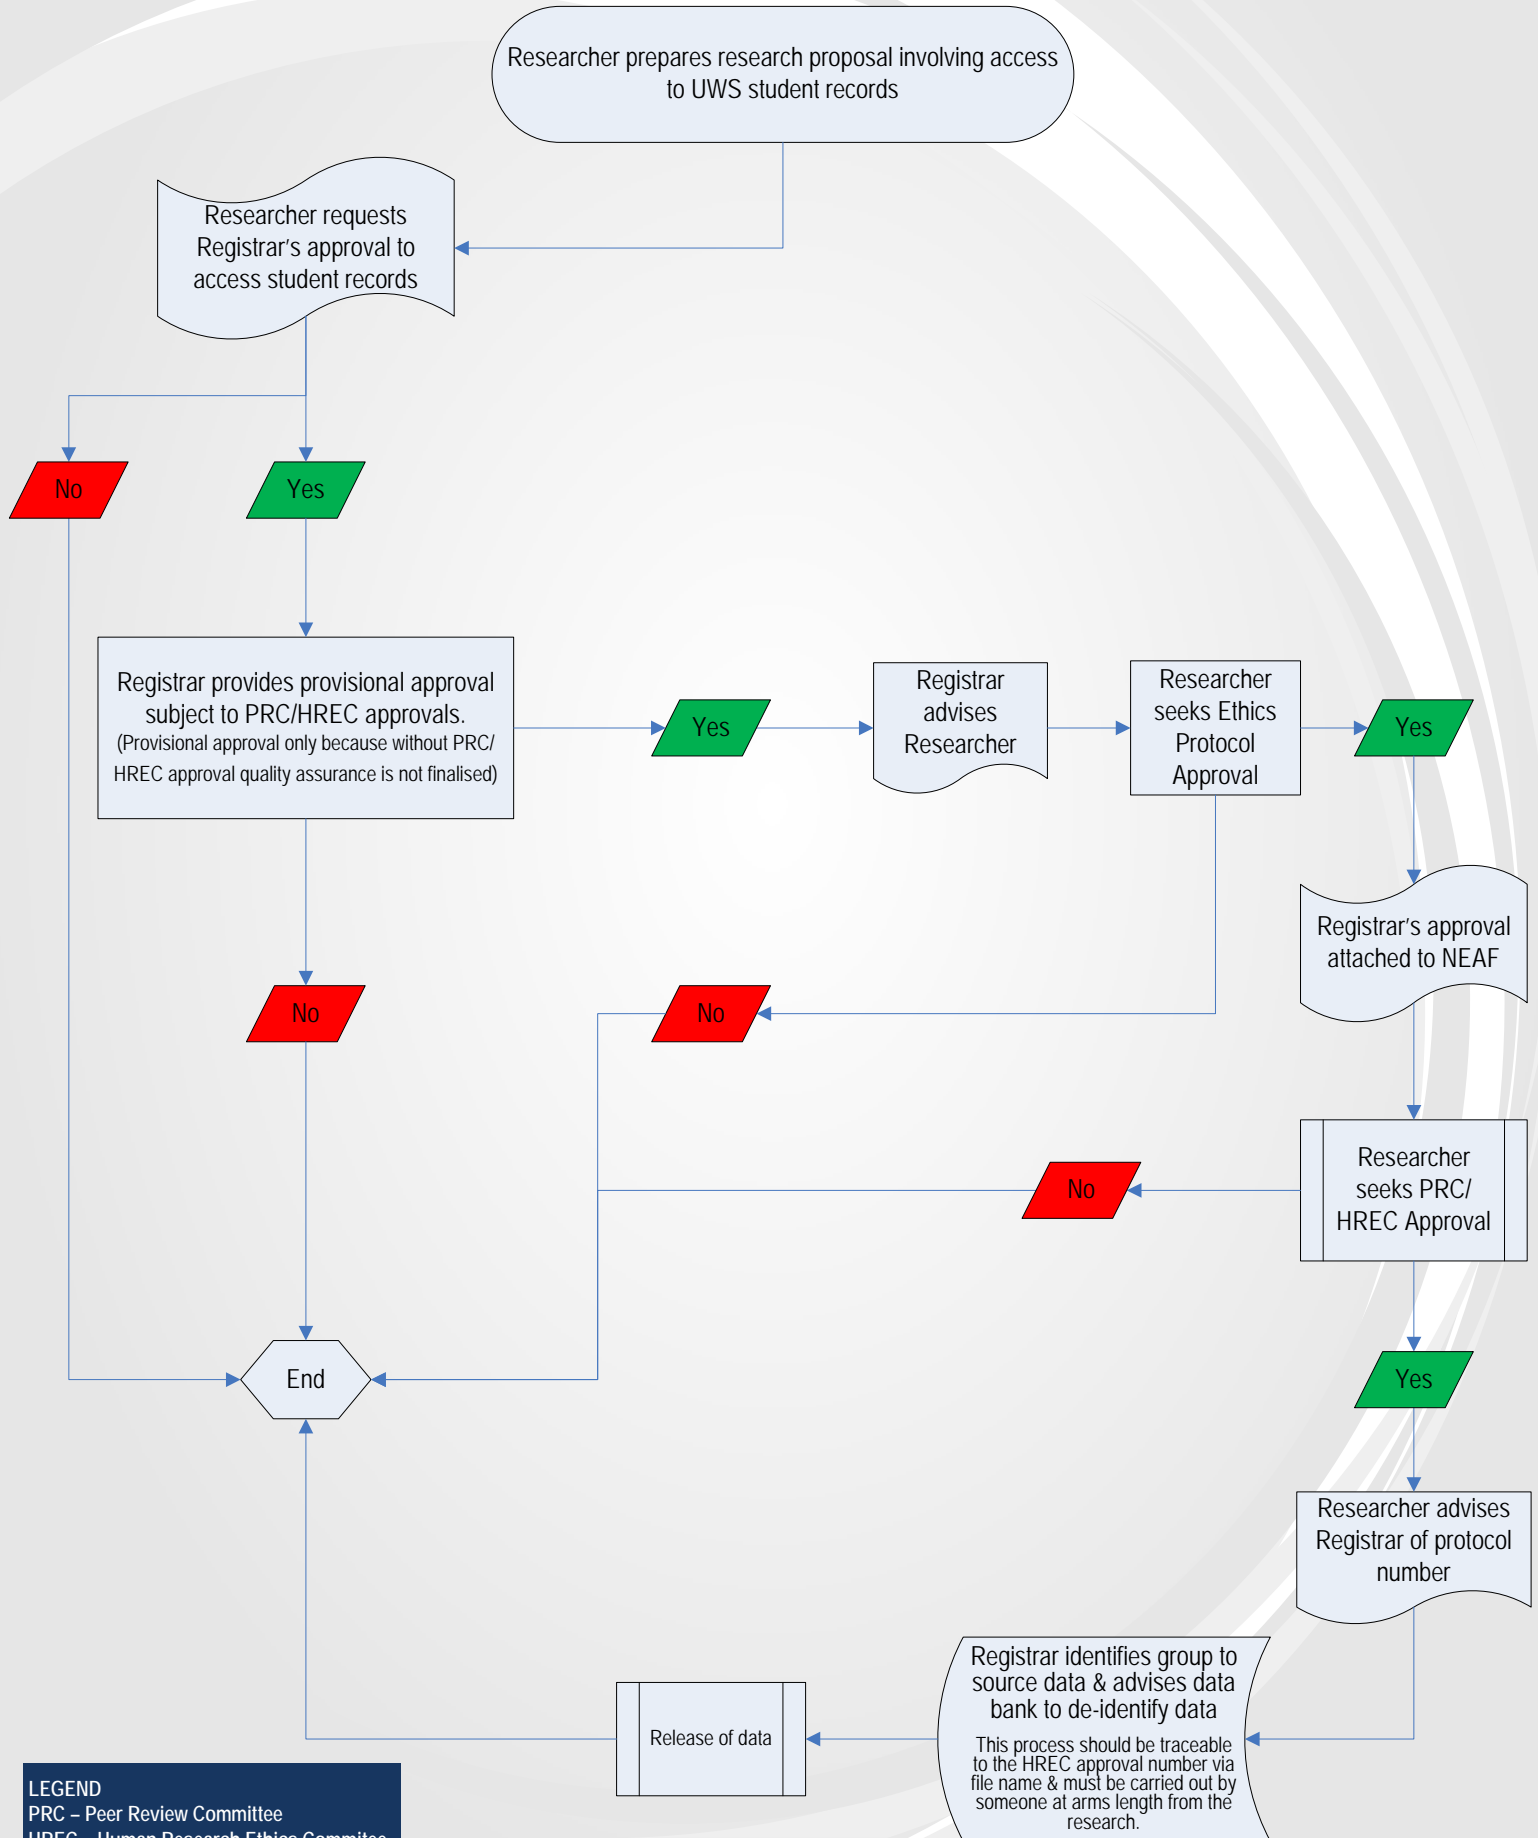

# Process for research proposals requiring access to UWS student records

**LEGEND**  
 PRC – Peer Review Committee  
 HREC – Human Research Ethics Committee  
 NEAF – National Ethics Application Form