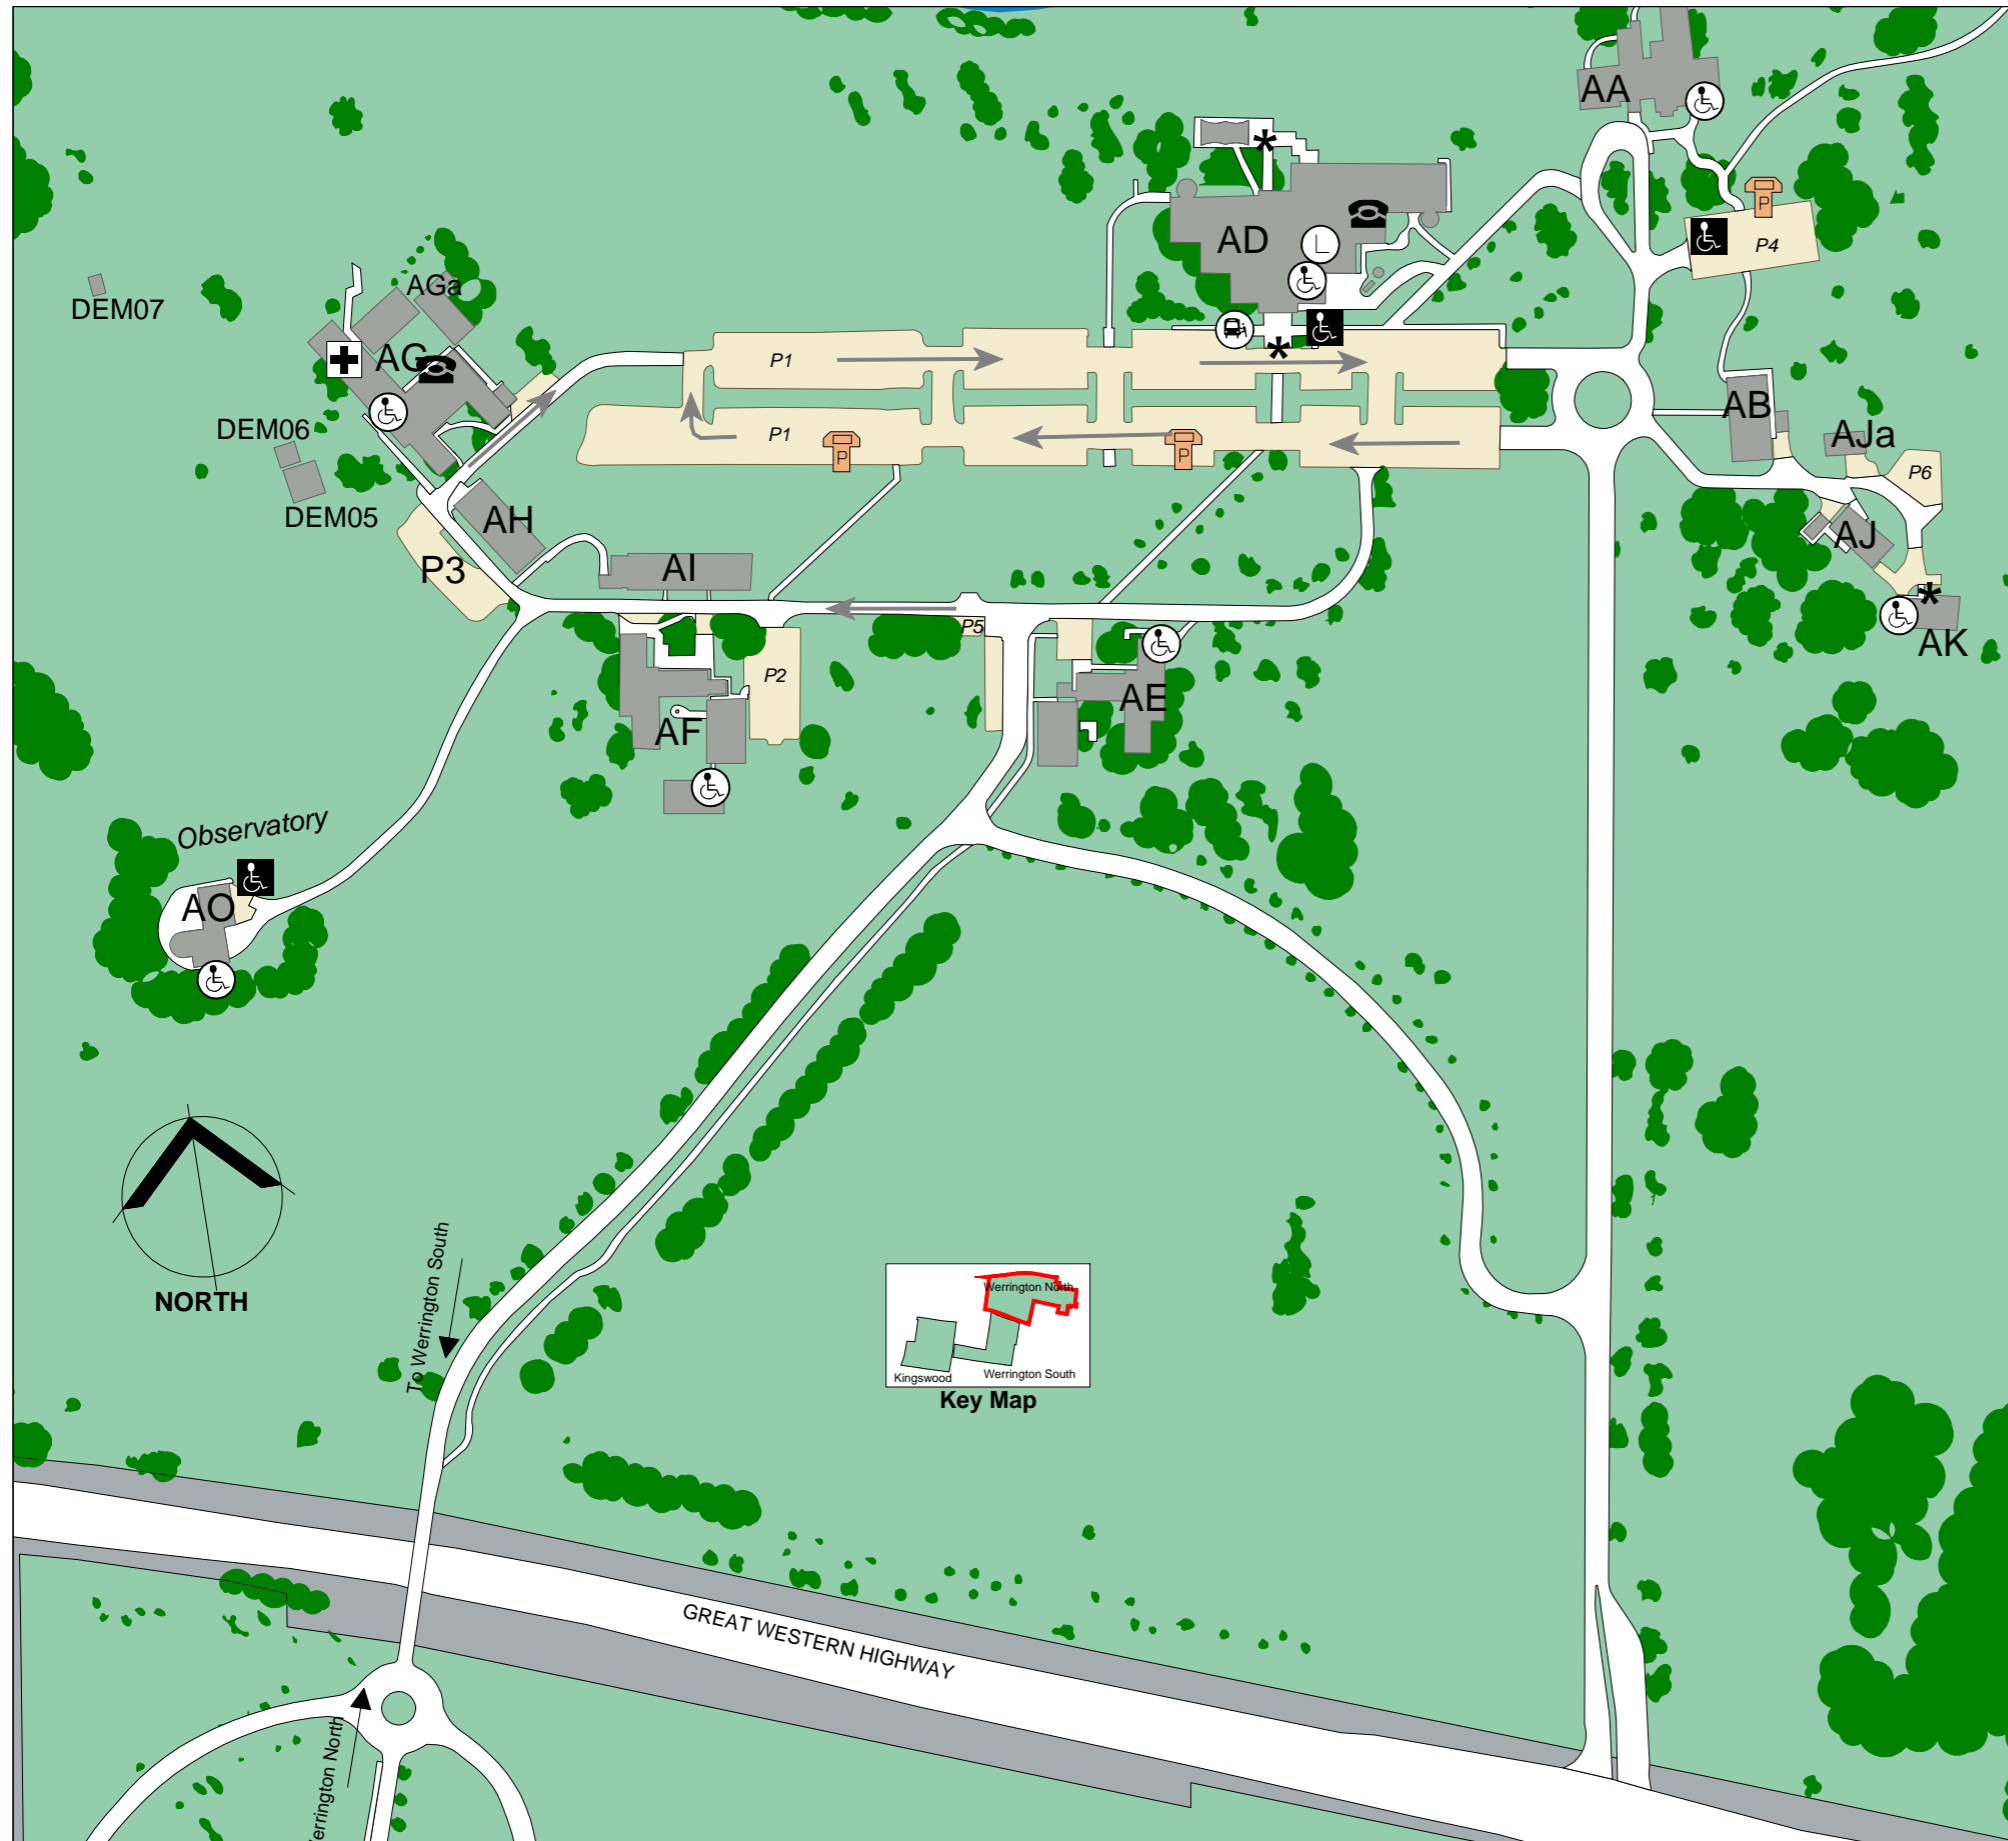

Werrington North Campus

WERRINGTON NORTH

Building AA - Frogmore House
Office of Pro Vice-Chancellor (University Engagement)
Professional Development Unit

Building AB
Academic Secretariat

Building AD
Boardroom
Meeting Rooms 1, 2, 3, 4 & 5
Campus Development Unit
Complaint Resolution Unit
Executive Services Unit
Finance
Information and Analysis Unit
Information Technology
Legal Counsel
Office of Policy and Governance
Office of the Chancellor
Office of the Chief Operating Officer
Office of the Deputy Vice-Chancellor - Academic & Enterprise
Office of the Deputy Vice-Chancellor - Corporate Strategy & Services
Office of the Pro Vice-Chancellor - Campus Development
Office of the Pro Vice-Chancellor - Learning and Teaching
Office of the Pro Vice-Chancellor - Quality
Office of the Pro Vice-Chancellor - Research
Office of the Pro Vice-Chancellor - University Engagement
Office of the University Legal Counsel
Office of the Vice-Chancellor

Building AJ
Special Projects Unit

Building AK
Equity and Diversity

Building AO - Observatory
Observatory

Legend

- Bus Stop
- Security
- First Aid
- Parking Bay
- Parking Permit Machine
- Access Parking
- Access Toilet
- Accessible Routes
- Access Ramp
- Stair Lift (Contact Security)
- Lift
- NRMA Point
- Cafeteria
- Baby Changing Room